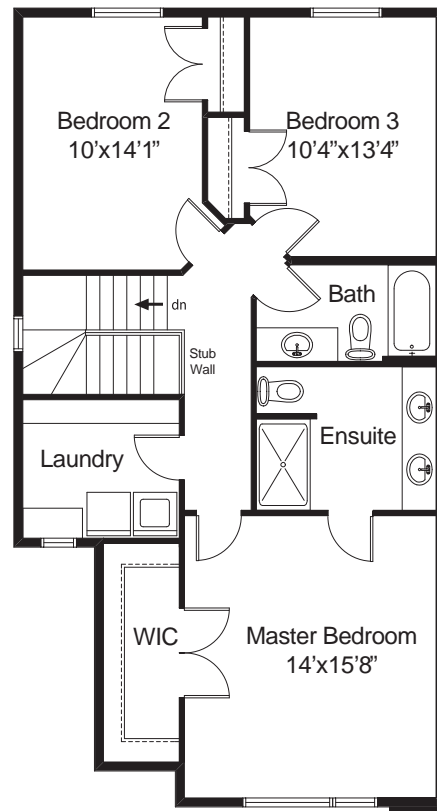

Cardiff A

1,648 sq. ft.
3 Bedroom
2.5 Bath

Cardiff A

Cardiff A

1,648 sq. ft.
3 Bedroom
2.5 Bath

Main Level
717 sq.ft.

Upper Level
931 sq.ft.

04.18