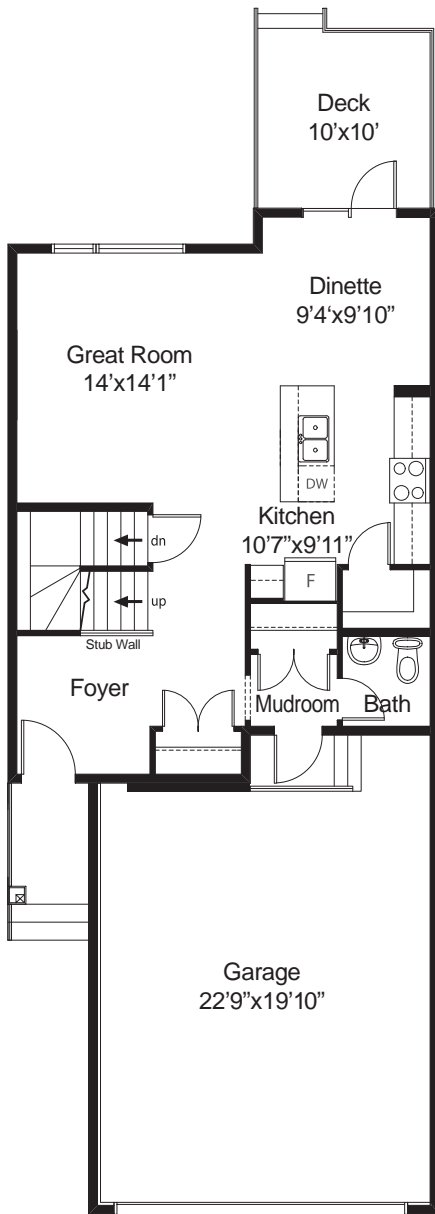

Cardiff A

1,648 sq. ft.
3 Bedroom
2.5 Bath

Cardiff A

Cardiff A

1,648 sq. ft.
3 Bedroom
2.5 Bath

Main Level
717 sq.ft.

Upper Level
931 sq.ft.

04.18