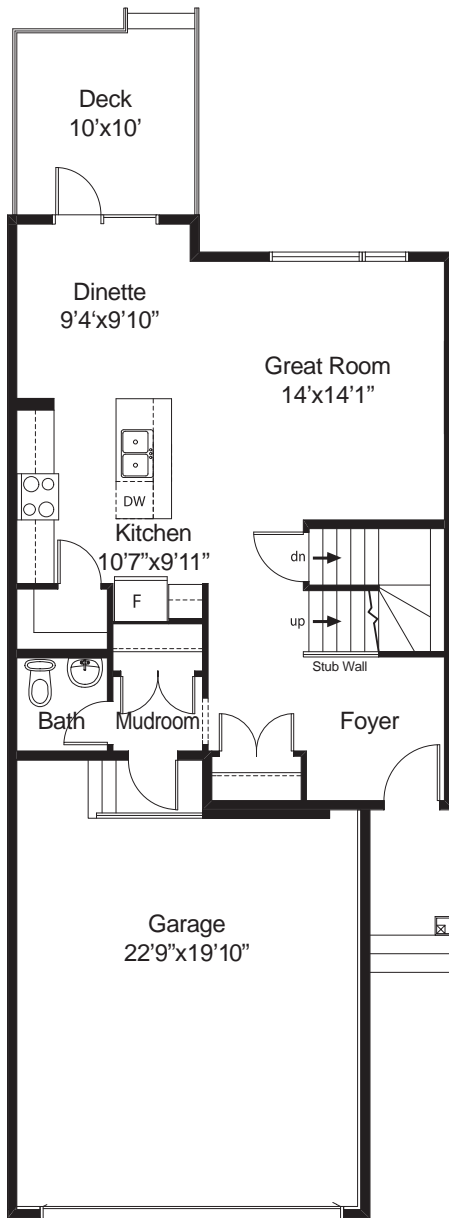

Cardiff B

1,647 sq. ft.
3 Bedroom
2.5 Bath

Cardiff B

Cardiff B

1,647 sq. ft.
3 Bedroom
2.5 Bath

Main Level
717 sq.ft.

Upper Level
930 sq.ft.

04.18