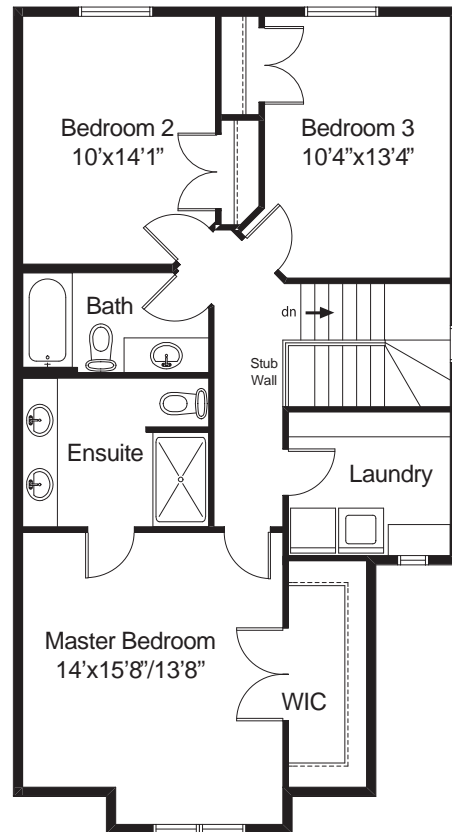

Cardiff B

1,647 sq. ft.
3 Bedroom
2.5 Bath

Cardiff B

Cardiff B

1,647 sq. ft.
3 Bedroom
2.5 Bath

Main Level
717 sq.ft.

Upper Level
930 sq.ft.

04.18