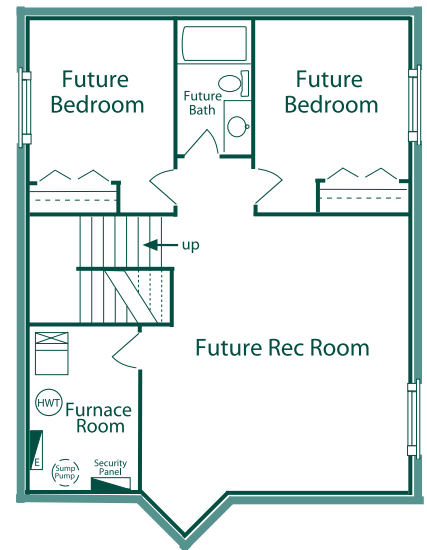

Carter A

2,116 sq. ft.
4 Bedroom
3 - 4 Bath

Carter A

Carter A

2,116 sq. ft.
4 Bedroom
3 – 4 Bath

Main Level
973 sq. ft.

Upper Level
1,143 sq. ft.

Optional Lower Level
793 sq. ft.