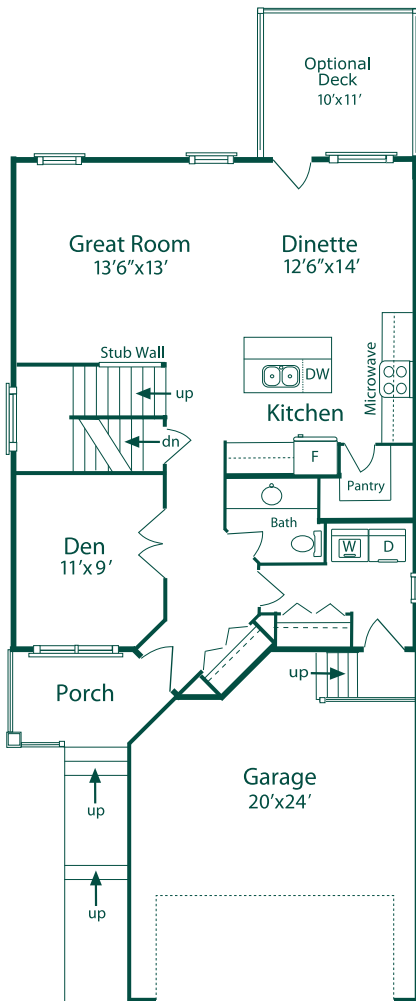

Carter A

2,116 sq. ft.
4 Bedroom
3 - 4 Bath

Carter A

Carter A

2,116 sq. ft.
4 Bedroom
3 – 4 Bath

Main Level
973 sq. ft.

Upper Level
1,143 sq. ft.

Optional Lower Level
793 sq. ft.