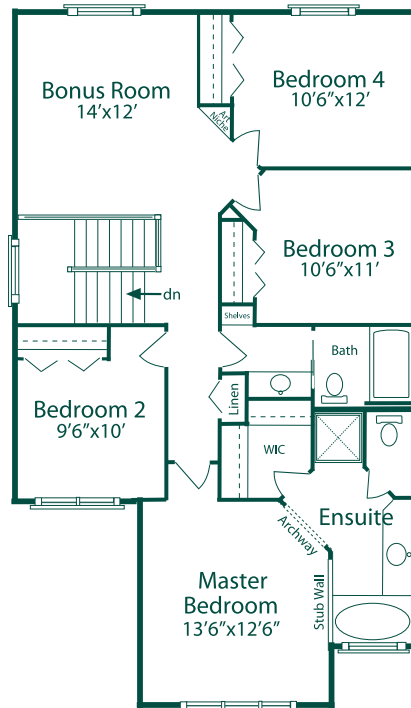

Carter A

2,116 sq. ft.
4 Bedroom
3 - 4 Bath

Carter A

Carter A

2,116 sq. ft.
4 Bedroom
3 – 4 Bath

Main Level
973 sq. ft.

Upper Level
1,143 sq. ft.

Optional Lower Level
793 sq. ft.