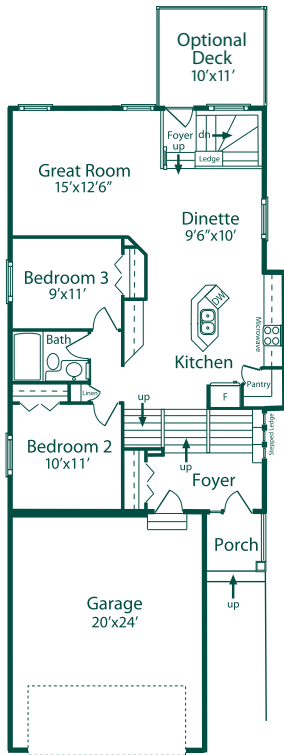

1,450 Sq. Ft.

Columbia A

Main Level
1,094 Sq. Ft.

Upper Level
356 Sq. Ft.

Optional Lower Level
734 Sq. Ft.