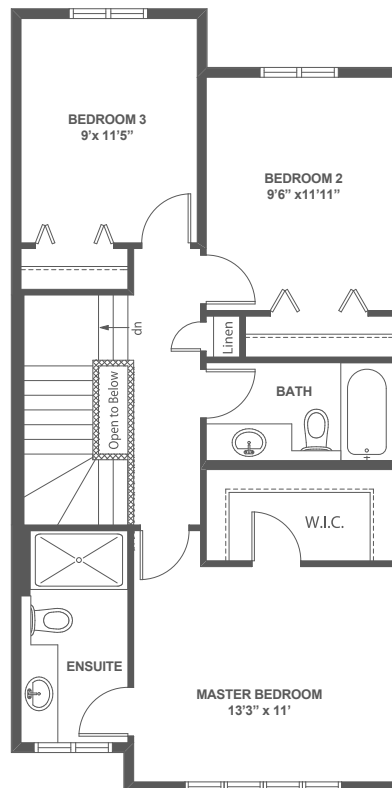

Dahlia II

2,147 sq. ft.
3 - 4 Bedroom
3 - 4 Bath

Dahlia II

Dahlia II

2,147 sq. ft.
3 - 4 Bedroom
3 - 4 Bath

Main Level
759 sq. ft.

Upper Level
696 sq. ft.

Secondary Suite
622 sq. ft.