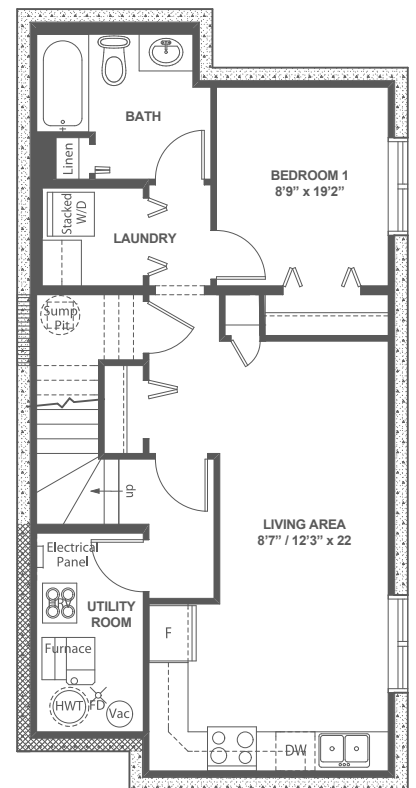

Dahlia II

2,147 sq. ft.
3 - 4 Bedroom
3 - 4 Bath

Dahlia II

Dahlia II

2,147 sq. ft.
3 - 4 Bedroom
3 - 4 Bath

Main Level
759 sq. ft.

Upper Level
696 sq. ft.

Secondary Suite
622 sq. ft.