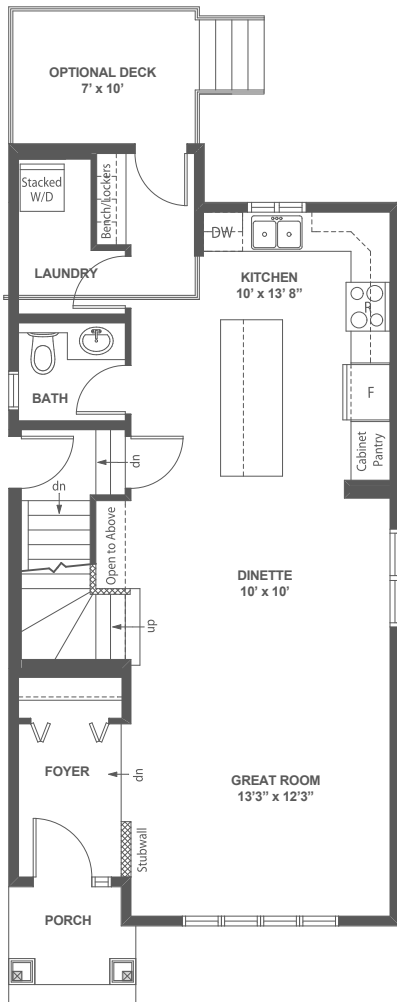

Dahlia II

2,147 sq. ft.
3 - 4 Bedroom
3 - 4 Bath

Dahlia II

Dahlia II

2,147 sq. ft.
3 - 4 Bedroom
3 - 4 Bath

Main Level
759 sq. ft.

Upper Level
696 sq. ft.

Secondary Suite
622 sq. ft.