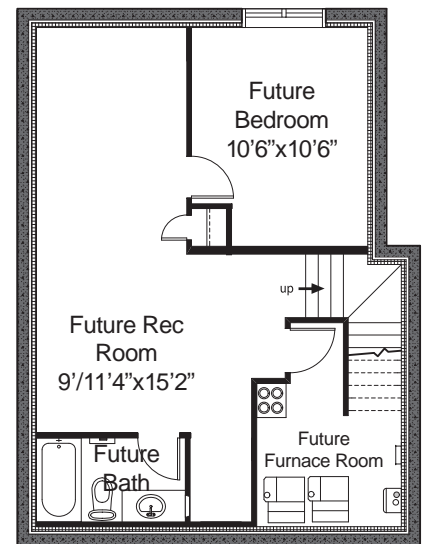

Gabriel ZI

1,607 sq. ft.

3 Bedroom

2.5 Bath

Gabriel ZI 24'

Gabriel ZI

1,607 sq. ft.

3 Bedroom

2.5 Bath

Main Level
759 sq.ft.

Upper Level
848 sq.ft.

Optional Lower Level
591 sq.ft.