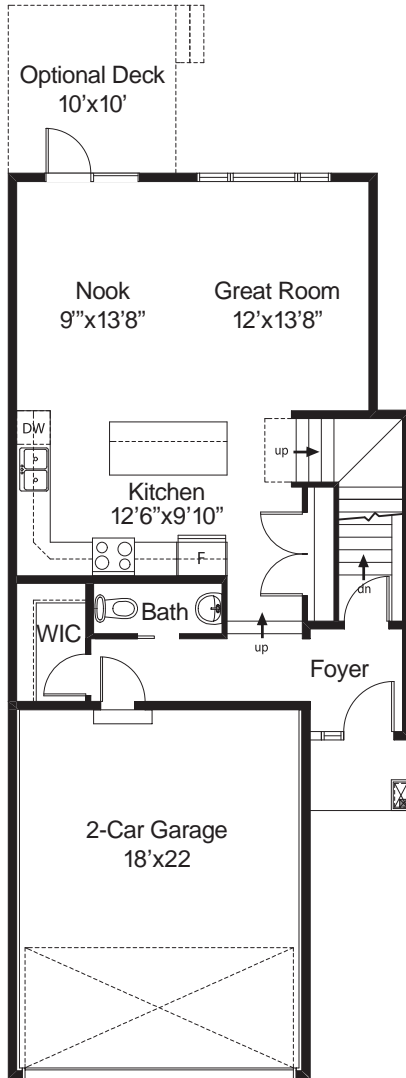

Gabriel ZI

1,607 sq. ft.

3 Bedroom

2.5 Bath

Gabriel ZI 24'

Gabriel ZI

1,607 sq. ft.

3 Bedroom

2.5 Bath

Main Level
759 sq.ft.

Upper Level
848 sq.ft.

Optional Lower Level
591 sq.ft.