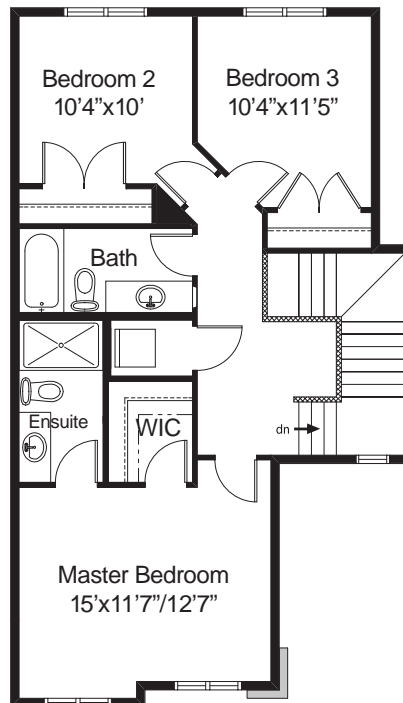

Gabriel ZI

1,607 sq. ft.

3 Bedroom

2.5 Bath

Gabriel ZI 24'

Gabriel ZI

1,607 sq. ft.

3 Bedroom

2.5 Bath

Main Level
759 sq.ft.

Upper Level
848 sq.ft.

Optional Lower Level
591 sq.ft.