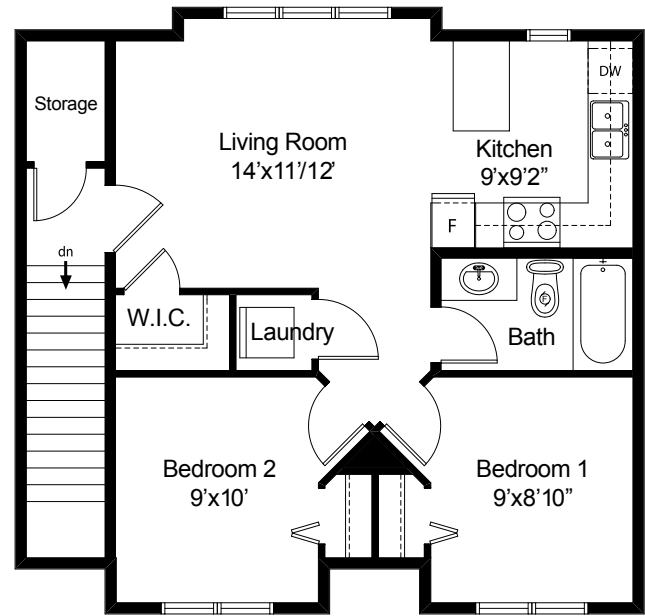

# Garage Suite A

628 sq. ft.  
2 Bedroom  
1 Bath

## Garage Suite A

26' wide

# Garage Suite A

628 sq. ft.  
2 Bedroom  
1 Bath

Garage Level  
**756 sq.ft.**

Garage Suite Level  
**628 sq.ft.**

04.18