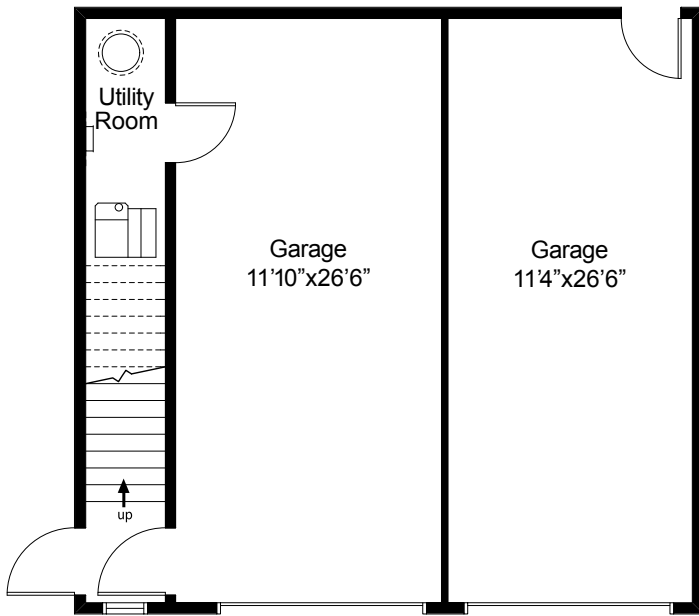

# Garage Suite A

628 sq. ft.  
2 Bedroom  
1 Bath

## Garage Suite A

26' wide

# Garage Suite A

628 sq. ft.  
2 Bedroom  
1 Bath

Garage Level  
**756 sq.ft.**

Garage Suite Level  
**628 sq.ft.**

04.18