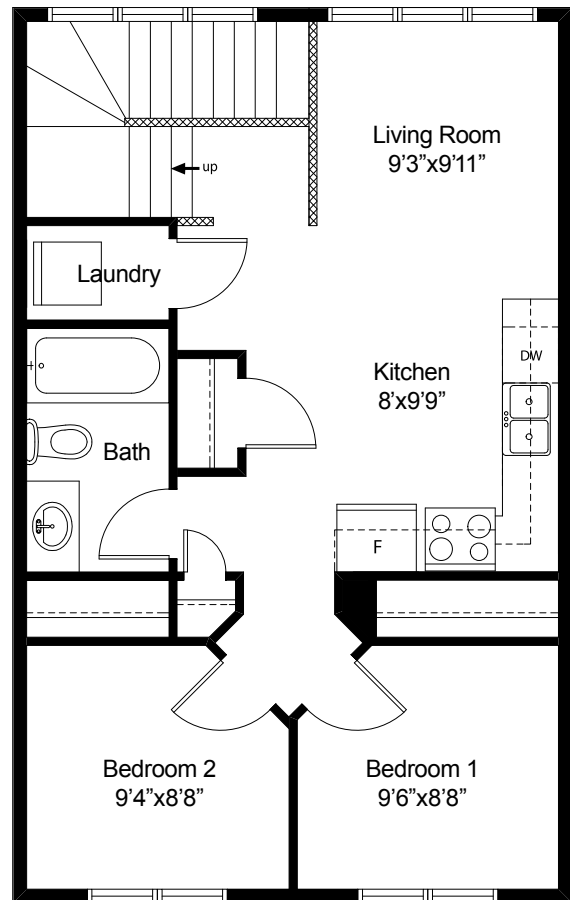

Garage Suite B

640 sq. ft.
2 Bedroom
1 Bath

Garage Suite B

20' wide

Garage Suite B

640 sq. ft.
2 Bedroom
1 Bath

Main Level
640 sq.ft.

Upper Level
640 sq.ft.