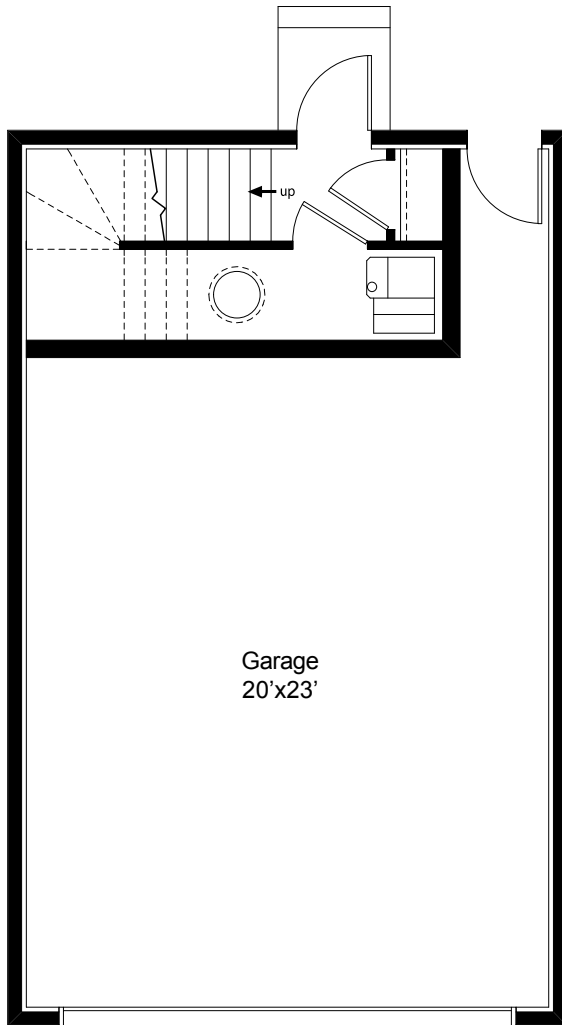

Garage Suite B

640 sq. ft.
2 Bedroom
1 Bath

Garage Suite B

20' wide

Garage Suite B

640 sq. ft.
2 Bedroom
1 Bath

Main Level
640 sq.ft.

Upper Level
640 sq.ft.