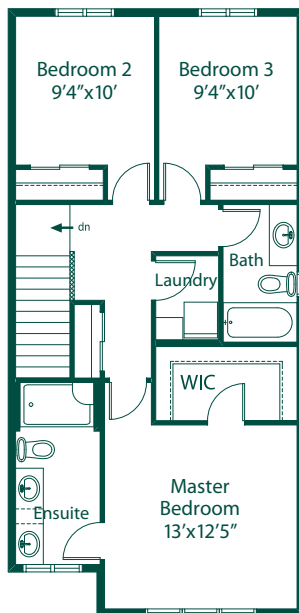

2,180 Sq. Ft.

Jasmine II

**Main Level
782 Sq. Ft.**

**Second Level
764 Sq. Ft.**

**Secondary Suite
634 Sq. Ft.**

Expect to be Impressed