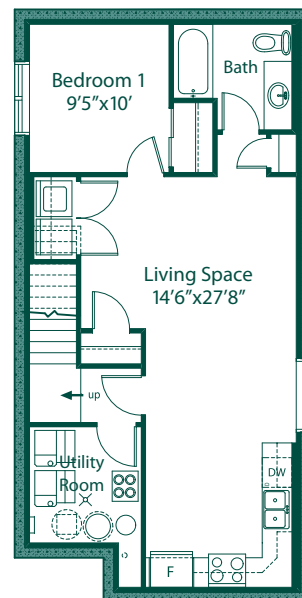

2,180 Sq. Ft.

Jasmine II

**Main Level
782 Sq. Ft.**

**Second Level
764 Sq. Ft.**

**Secondary Suite
634 Sq. Ft.**

Expect to be Impressed