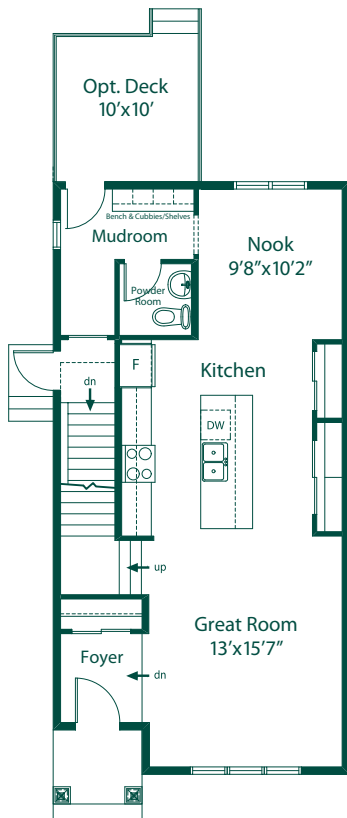

2,180 Sq. Ft.

Jasmine II

**Main Level
782 Sq. Ft.**

**Second Level
764 Sq. Ft.**

**Secondary Suite
634 Sq. Ft.**

Expect to be Impressed