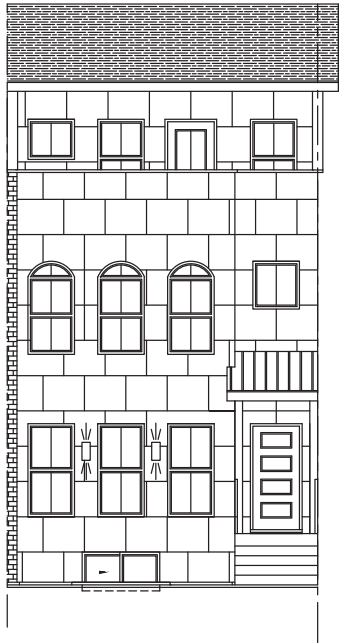

# THE SOHO

at Blatchford

UNIT B

1,764 SQ. FT.

ENCOREHOMES.CA

**Front Elevation**  
1,764 sq. ft.