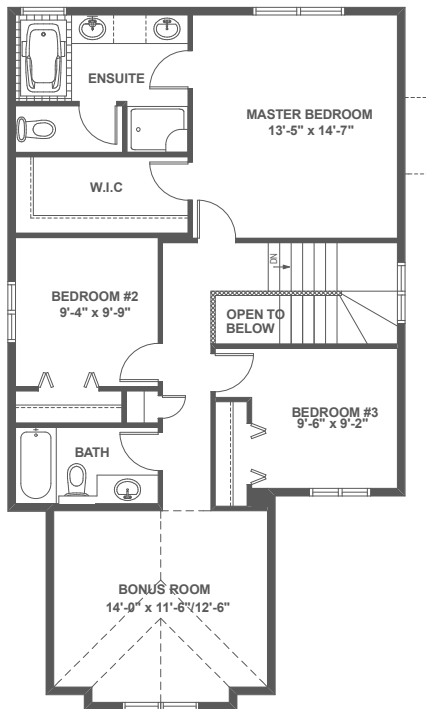

# Sophie

1,805 sq. ft.  
3-5 Bedroom  
3-4 Bath

# Sophie

1,805 sq. ft.  
3-5 Bedroom  
3-4 Bath

Main Floor  
832 sq.ft.

Second Floor  
973 sq.ft.

Optional Lower Level  
672 Sq.Ft.