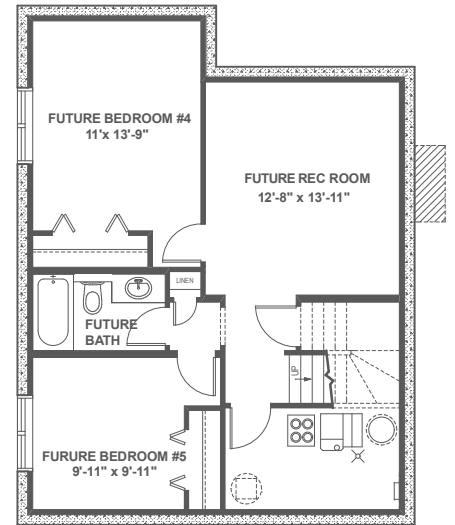

# Sophie

1,805 sq. ft.  
3-5 Bedroom  
3-4 Bath

# Sophie

1,805 sq. ft.  
3-5 Bedroom  
3-4 Bath

Main Floor  
832 sq.ft.

Second Floor  
973 sq.ft.

Optional Lower Level  
672 Sq.Ft.