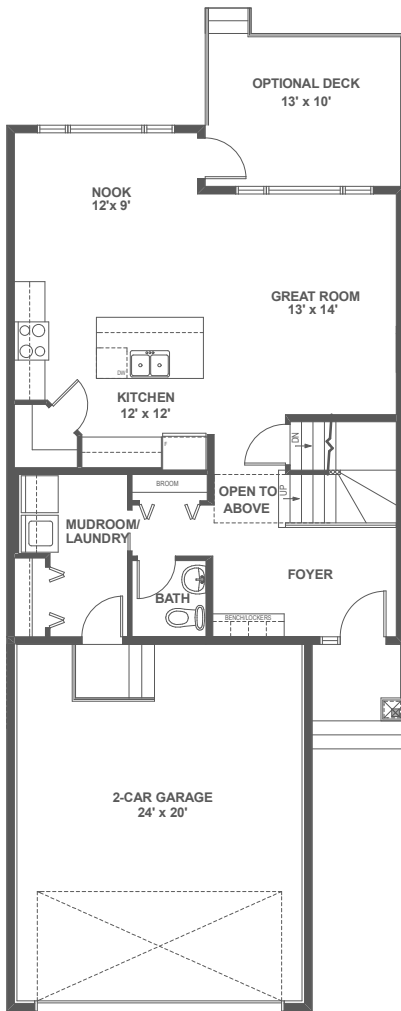

# Sophie

1,805 sq. ft.  
3-5 Bedroom  
3-4 Bath

# Sophie

1,805 sq. ft.  
3-5 Bedroom  
3-4 Bath

Main Floor  
832 sq.ft.

Second Floor  
973 sq.ft.

Optional Lower Level  
672 Sq.Ft.