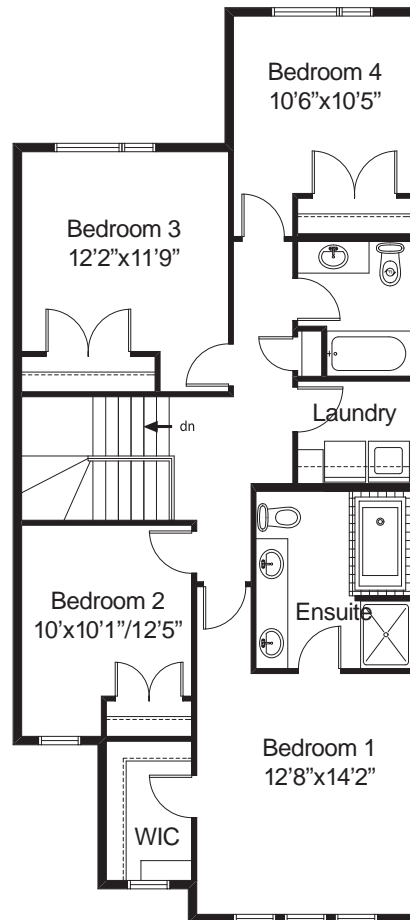

Trinity ZI 4-Bed

1,878 Sq. Ft.
4 Bedroom
2.5 Bath

Trinity ZI 4-Bed 24'

Trinity ZI 4-Bed

1,878 sq. ft.
4 Bedroom
2.5 Bath

Main Level
808 sq.ft.

Upper Level
1,070 sq.ft.

04.19