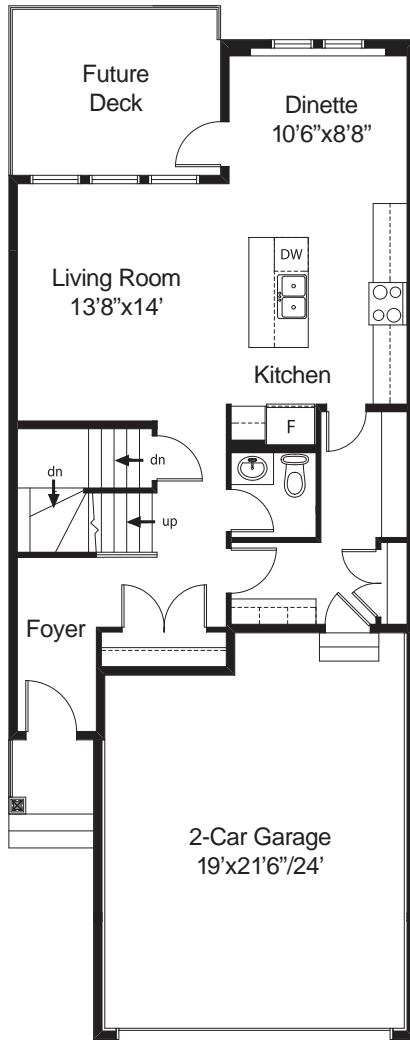

Trinity ZI 4-Bed

1,878 Sq. Ft.
4 Bedroom
2.5 Bath

Trinity ZI 4-Bed 24'

Trinity ZI 4-Bed

1,878 sq. ft.
4 Bedroom
2.5 Bath

Main Level
808 sq.ft.

Upper Level
1,070 sq.ft.

04.19